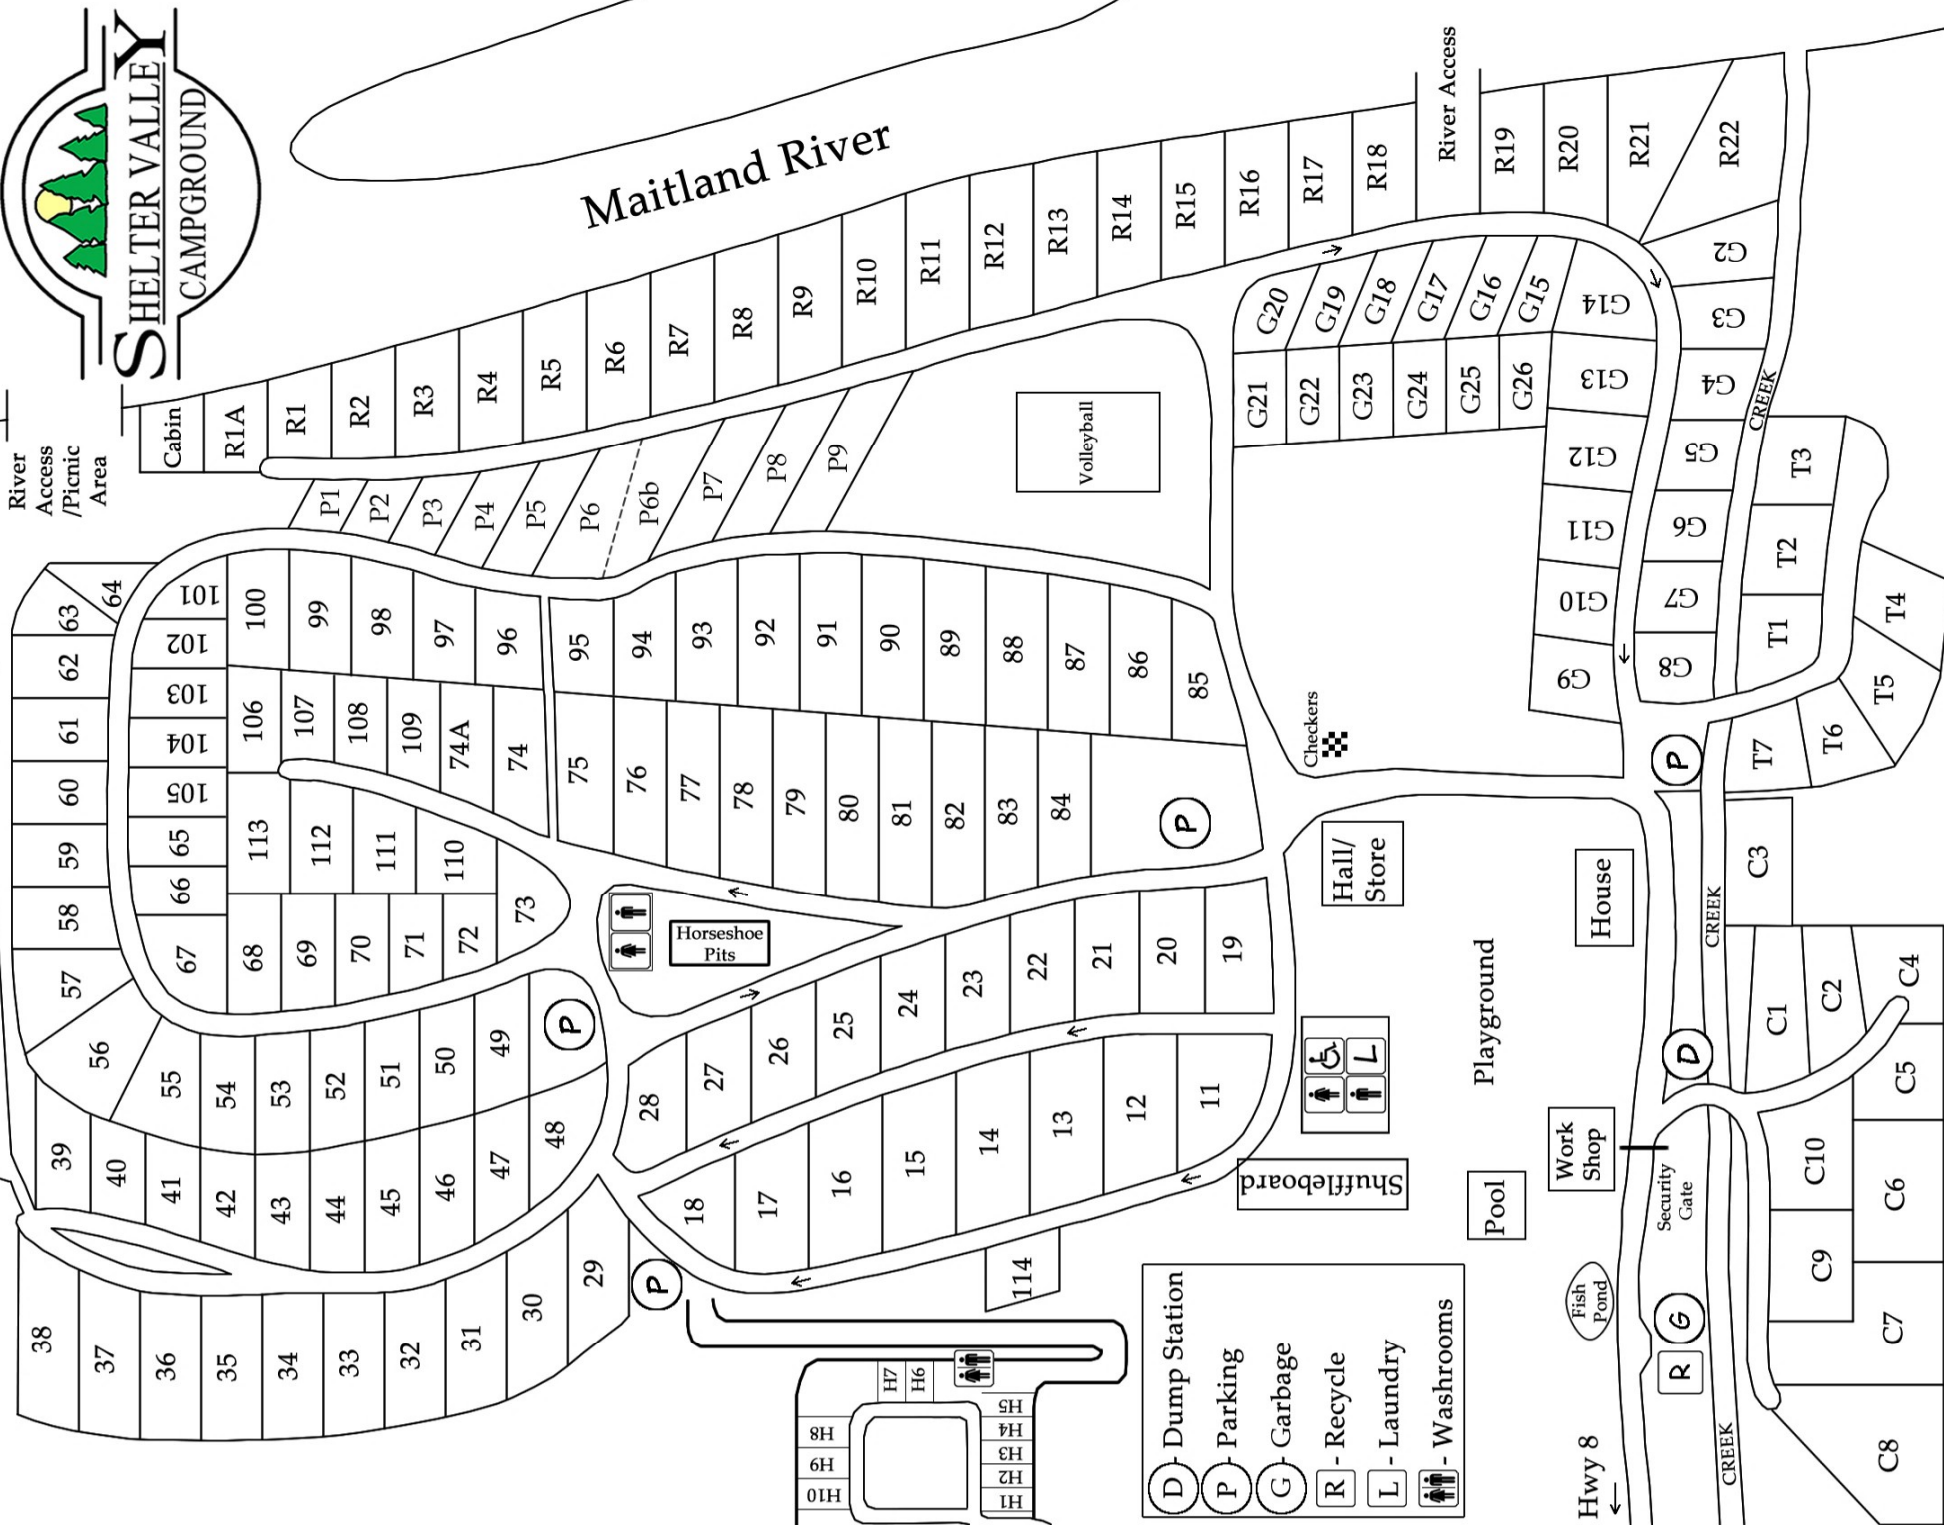

519-524-4141

36534 Huron Rd, Clinton, ON N0M 1L0
info@shelteryvalleycampground.ca
www.shelteryvalleycampground.ca

Compost Area
(off limits)

River Access
/Picnic
Area

Maitland River

- Dump Station
- Parking
- Garbage
- Recycle
- Laundry
- Washrooms

Hwy 8
←

R G

Security Gate

Fish Pond

Work Shop

Pool

Playground

House

Hall/
Store

Shuffleboard

Horseshoe Pits

Checkers

Volleyball

Cabin

CREEK

CREEK

CREEK

River Access